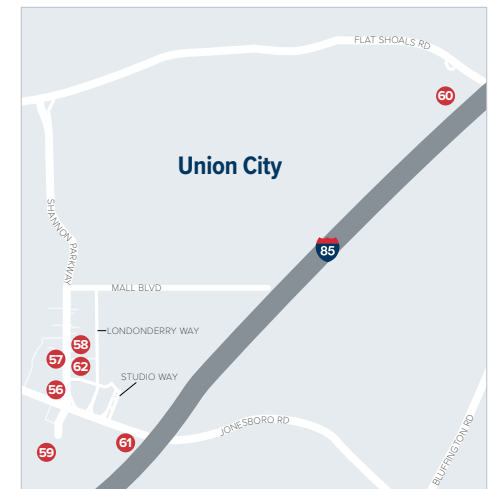

ATL AIRPORT DISTRICT HOTELS

FOR GROUP ACCOMMODATIONS & LOWEST HOTEL RATES CONTACT SALES@ATLDISTRICT.COM | 404.334.7508

- 34. Hyatt Place Atlanta Airport - North
- 35. Hyatt Place Atlanta Airport - South
- 36. Kimpton Overland Hotel - Atlanta Airport
- 37. LaQuinta Inn & Suites by Wyndham Atlanta Airport North
- 38. LaQuinta Inn & Suites by Wyndham Atlanta Airport South
- 39. Microtel Inn & Suites by Wyndham Atlanta Airport
- 40. Motel 6 Atlanta Airport
- 41. Quality Inn Atlanta Airport - Central
- 42. Quality Inn & Suites Atlanta Airport South
- 43. Radisson Hotel Atlanta Airport
- 44. Ramada Plaza by Wyndham Atlanta Airport
- 45. Red Roof Plus & Suites Atlanta Airport South
- 46. Renaissance Atlanta Airport Gateway
- 47. Residence Inn Atlanta Airport North/ Virginia Avenue
- 48. Sleep Inn Airport
- 49. Sonesta Atlanta Airport North
- 50. Sonesta Atlanta Airport South
- 51. SpringHill Suites Atlanta Airport Gateway
- 52. Staybridge Suites Atlanta Airport
- 53. Super 8 by Wyndham Atlanta/Airport West
- 54. Travelodge by Wyndham College Park
- 55. Westin Atlanta Airport

- Union City**
- 56. Days Inn & Suites by Wyndham Union City
 - 57. Garden Inn Union City
 - 58. LaQuinta Inn & Suites by Wyndham Atlanta
 - 59. Magnuson Hotel Atlanta South
 - 60. Motel 6 Union City
 - 61. Quality Inn Union City
 - 62. Stay Express Inn & Suites Union City