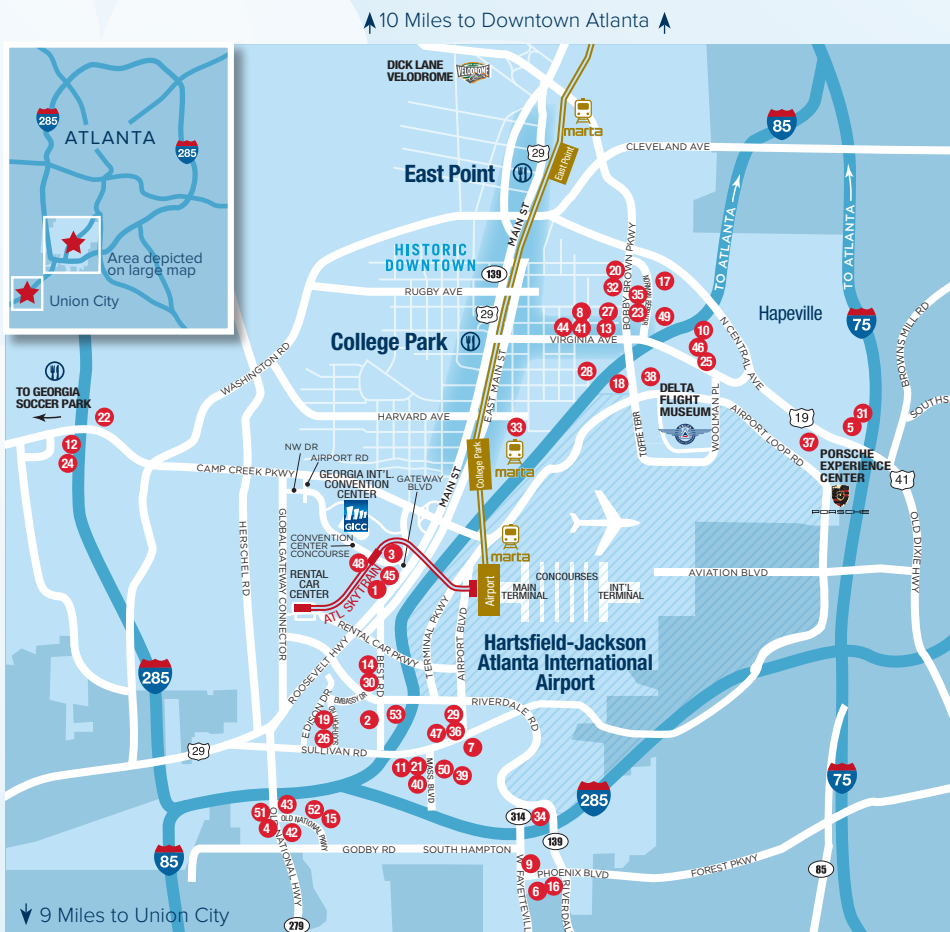

ATL AIRPORT DISTRICT HOTELS

FOR GROUP ACCOMMODATIONS
& LOWEST HOTEL RATES CONTACT
SALES@ATLDISTRICT.COM | 404.334.7503

1. AC Hotel by Marriott Atlanta Airport
2. Atlanta Airport Marriott
3. Atlanta Airport Marriott Gateway
4. Baymont Inn & Suites Atlanta Airport South
5. Best Western Plus Atlanta Airport East
6. Best Western Plus Hotel & Suites Airport South
7. Comfort Inn Atlanta Airport
8. Country Inn & Suites by Carlson Atlanta Airport North
9. Country Inn & Suites by Carlson Atlanta Airport South
10. Courtyard Atlanta Airport North
11. Courtyard Atlanta Airport South/Sullivan Road
12. Courtyard Atlanta Airport West
13. Crowne Plaza Atlanta Airport
14. Days Inn College Park Airport Best Road
15. Days Inn & Suites College Park Atlanta Airport West
16. Days Inn College Park/Atlanta Airport South
17. DoubleTree by Hilton Hotel Atlanta Airport
18. Drury Inn & Suites Atlanta Airport
19. Embassy Suites Atlanta Airport
20. Fairfield Inn & Suites Atlanta Airport North
21. Fairfield Inn & Suites Atlanta Airport South
22. Four Points by Sheraton Atlanta Airport West
23. Hampton Inn & Suites Atlanta Airport North I-85
24. Hampton Inn & Suites Atlanta Airport West/Camp Creek Parkway
25. Hilton Atlanta Airport
26. Hilton Garden Inn Atlanta Airport Millennium Center
27. Hilton Garden Inn Atlanta Airport North
28. Holiday Inn & Suites Atlanta Airport North
29. Holiday Inn Atlanta Airport South
30. Holiday Inn Express Atlanta Airport
31. Holiday Inn Express & Suites Atlanta Airport NE
32. Homewood Suites by Hilton Atlanta Airport North
33. Hotel Indigo Atlanta Airport - College Park
34. Howard Johnson Atlanta Airport
35. Hyatt Place Atlanta Airport-North
36. Hyatt Place Atlanta Airport-South
37. Kimpton Overland Hotel
38. La Quinta Inn & Suites Atlanta Airport North
39. LaQuinta Inn & Suites Atlanta Airport South
40. Microtel Inn & Suites by Wyndham Atlanta Airport
41. Motel 6 Atlanta Airport
42. Quality Inn & Suites Atlanta Airport South
43. Ramada Plaza Atlanta Airport
44. Red Lion Atlanta Airport
45. Renaissance Atlanta Airport Gateway
46. Residence Inn Atlanta Airport North/Virginia Ave
47. Sleep Inn Airport
48. SpringHill Suites Atlanta Airport Gateway
49. Staybridge Suites Atlanta Airport
50. Super 8 College Park/Atlanta Airport
51. Super 8 College Park/Atlanta Airport West
52. Travelodge College Park
53. Westin Atlanta Airport